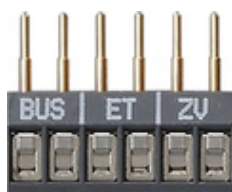

## Connection terminal for surface-mounted video home station

Specification	Order No.	Packing unit	£/piece without VAT	PS	EAN
	8511 00	1	39.38	10	4010337032243