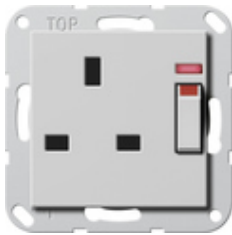

**British Standard socket outlet (BS 1363-2) 13 A 250 V~ switched, with control light and shutter
System 55**

Specification	Order No.	Packing unit	£/piece without VAT	PS	EAN
 cream white glossy	2780 01	10	20.13	29	4010337079590
 pure white glossy	2780 03	10	20.13	29	4010337079606
 anthracite	2780 28	10	25.77	29	4010337079620
 colour aluminium	2780 26	10	28.94	29	4010337079613
 black matt	2780 005	10	28.94	29	4010337037767
 grey matt	2780 015	10	28.94	29	4010337086406
 stainless steel (lacquered)	2780 600	10	28.92	29	4010337022114

Features

- With screw terminals.

- For screw attachment only.

Technical data

Installation depth: 20 mm
