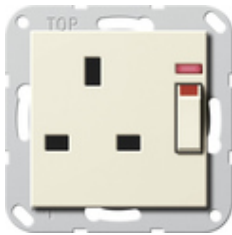

**British Standard socket outlet (BS 1363-2) 13 A 250 V~ switched, with control light and shutter
System 55**

Specification	Order No.	Packing unit	£/piece without VAT	PS	EAN
 cream white glossy	2780 01	10	19.51	29	4010337079590
 pure white glossy	2780 03	10	19.51	29	4010337079606
 anthracite	2780 28	10	24.97	29	4010337079620
 colour aluminium	2780 26	10	28.04	29	4010337079613
 black matt	2780 005	10	28.04	29	4010337037767
 grey matt	2780 015	10	28.04	29	4010337086406
 stainless steel (lacquered)	2780 600	10	28.02	29	4010337022114

Features

- With screw terminals.

- For screw attachment only.

Technical data

Installation depth: 20 mm
