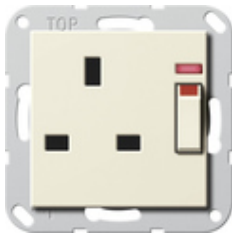

**British Standard socket outlet (BS 1363-2) 13 A 250 V~ switched, with control light and shutter  
System 55**

Specification	Order No.	Packing unit	PS	EAN
 cream white glossy	2780 01	10	29	4010337079590
 pure white glossy	2780 03	10	29	4010337079606
 anthracite	2780 28	10	29	4010337079620
 colour aluminium	2780 26	10	29	4010337079613
 black matt	2780 005	10	29	4010337037767
 grey matt	2780 015	10	29	4010337086406
 stainless steel (lacquered)	2780 600	10	29	4010337022114

**Features**

- With screw terminals.
- For screw attachment only.