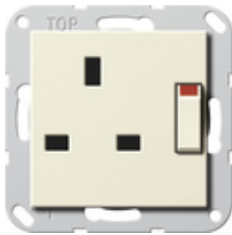

**British Standard socket outlet (BS 1363-2) 13 A 250 V~ switched, with shutter
System 55**

Specification	Order No.	Packing unit	£/piece without VAT	PS	EAN
 cream white glossy	2778 01	10	18.18	29	4010337079477
 pure white glossy	2778 03	10	18.18	29	4010337079484
 anthracite	2778 28	10	20.46	29	4010337079507
 colour aluminium	2778 26	10	23.98	29	4010337079491
 black matt	2778 005	10	23.98	29	4010337037750
 grey matt	2778 015	10	23.98	29	4010337086390
 stainless steel (lacquered)	2778 600	10	27.23	29	4010337022091

Features

- With screw terminals.

- For screw attachment only.

Technical data

Installation depth: 20 mm
