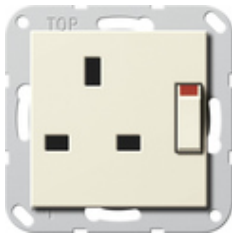

**British Standard socket outlet (BS 1363-2) 13 A 250 V~ switched, with shutter
System 55**

Specification	Order No.	Packing unit	PS	EAN
 cream white glossy	2778 01	10	29	4010337079477
 Pure white glossy	2778 03	10	29	4010337079484
 Anthracite	2778 28	10	29	4010337079507
 Colour aluminium	2778 26	10	29	4010337079491
 Black matt	2778 005	10	29	4010337037750
 Grey matt	2778 015	10	29	4010337086390
 Stainless steel (lacquered)	2778 600	10	29	4010337022091

Features

- With screw terminals.
- For screw attachment only.

GIRA Data sheet

catalogue.gira.com

© Copyright by
Gira Giersiepen GmbH & Co. KG
All rights reserved

www.gira.com

Technical data

Installation depth: 20 mm
