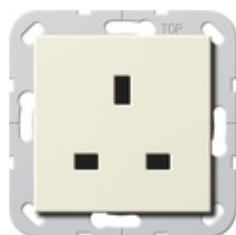

**British Standard socket outlet (BS 1363-2) 13 A 250 V~ with shutter
System 55**

Specification	Order No.	Packing unit	£/piece without VAT	PS	EAN
 cream white glossy	2776 01	10	16.25	29	4010337079347
 pure white glossy	2776 03	10	16.25	29	4010337079354
 anthracite	2776 28	10	18.60	29	4010337079378
 colour aluminium	2776 26	10	22.24	29	4010337079361
 black matt	2776 005	10	22.24	29	4010337037774
 grey matt	2776 015	10	22.24	29	4010337086352
 stainless steel (lacquered)	2776 600	10	25.56	29	4010337022077

Features

- With screw terminals.

- For screw attachment only.

Technical data

Installation depth: 17 mm

Connection cross section
- maximum: 2 x 4 mm²
