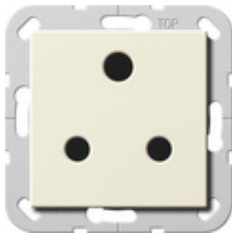

**British Standard socket outlet (BS 546) Round Pin 15 A 250 V~ with shutter
System 55**

Specification	Order No.	Packing unit	PS	EAN
 cream white glossy	2774 01	10	29	4010337079200
 pure white glossy	2774 03	10	29	4010337079217
 anthracite	2774 28	10	29	4010337079231
 colour aluminium	2774 26	10	29	4010337079224
 black matt	2774 005	10	29	4010337037781
 grey matt	2774 015	10	29	4010337086284
 stainless steel (lacquered)	2774 600	10	29	4010337022152

Features

- With screw terminals.
- For screw attachment only.

GIRA Data sheet

catalogue.gira.com

© Copyright by
Gira Giersiepen GmbH & Co. KG
All rights reserved

www.gira.com

Technical data

Installation depth: 20 mm

Connection cross section
- maximum: 2 x 4 mm²
