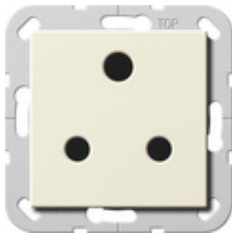

**British Standard socket outlet (BS 546) Round Pin 15 A 250 V~ with shutter
System 55**

Specification	Order No.	Packing unit	£/piece without VAT	PS	EAN
 cream white glossy	2774 01	10	16.59	29	4010337079200
 pure white glossy	2774 03	10	16.59	29	4010337079217
 anthracite	2774 28	10	18.86	29	4010337079231
 colour aluminium	2774 26	10	22.25	29	4010337079224
 black matt	2774 005	10	12.82	29	4010337037781
 grey matt	2774 015	10	16.59	29	4010337086284
 stainless steel (lacquered)	2774 600	10	16.24	29	4010337022152

Features

- With screw terminals.

- For screw attachment only.

Technical data

Installation depth: 20 mm

Connection cross section
- maximum: 2 x 4 mm²
