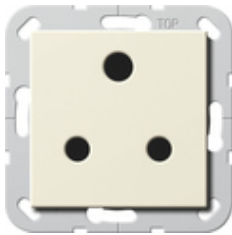

**Socket outlet British Standard (BS 546) Round Pin 15 A 250 V~ with shutter  
System 55**

Specification	Order No.	Packing unit	£/piece without VAT	PS	EAN
 cream white glossy	2774 01	10	13.27	29	4010337079200
 pure white glossy	2774 03	10	13.27	29	4010337079217
 anthracite	2774 28	10	15.08	29	4010337079231
 colour aluminium	2774 26	10	17.78	29	4010337079224
black matt	2774 005	10	17.78	29	4010337037781
 grey matt	2774 015	10	17.78	29	4010337086284
 stainless steel (lacquered)	2774 600	10	20.30	29	4010337022152

**Features**

- With screw terminals.

- For screw mounting only.

---

## Technical data

Installation depth: 20 mm

Connections  
- maximum: 2 x 4 mm<sup>2</sup>

---