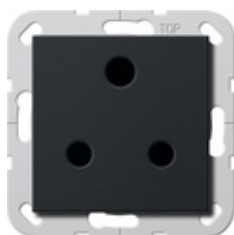

**British Standard socket outlet (BS 546) Round Pin 15 A 250 V~ with shutter
System 55**

Specification	Order No.	Packing unit	£/piece without VAT	PS	EAN
 cream white glossy	2774 01	10	16.07	29	4010337079200
 pure white glossy	2774 03	10	16.07	29	4010337079217
 anthracite	2774 28	10	18.28	29	4010337079231
 colour aluminium	2774 26	10	21.56	29	4010337079224
 black matt	2774 005	10	12.42	29	4010337037781
 grey matt	2774 015	10	16.41	29	4010337086284
 stainless steel (lacquered)	2774 600	10	15.74	29	4010337022152

Features

- With screw terminals.

- For screw attachment only.

Technical data

Installation depth: 20 mm

Connection cross section
- maximum: 2 x 4 mm²
