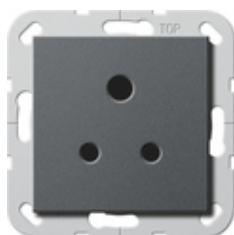

**British Standard socket outlet (BS 546) Round Pin 5 A 250 V~ with shutter
System 55**

Specification	Order No.	Packing unit	£/piece without VAT	PS	EAN
 cream white glossy	2772 01	1	14.90	29	4010337079088
 pure white glossy	2772 03	10	14.90	29	4010337079095
 anthracite	2772 28	10	17.06	29	4010337079118
 colour aluminium	2772 26	10	20.37	29	4010337079101
 black matt	2772 005	10	11.73	29	4010337037798
 grey matt	2772 015	10	15.51	29	4010337086277
 stainless steel (lacquered)	2772 600	10	14.99	29	4010337023050

Features

- With screw terminals.

- For screw attachment only.

Technical data

Installation depth: 20 mm

Connection cross section
- maximum: 2 x 4 mm²
