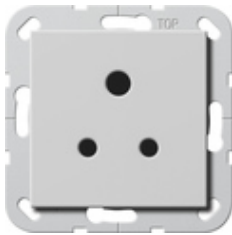

**British Standard socket outlet (BS 546) Round Pin 5 A 250 V~ with shutter  
System 55**

Specification	Order No.	Packing unit	£/piece without VAT	PS	EAN
 cream white glossy	2772 01	1	14.90	29	4010337079088
 pure white glossy	2772 03	10	14.90	29	4010337079095
 anthracite	2772 28	10	17.06	29	4010337079118
 colour aluminium	2772 26	10	20.37	29	4010337079101
 black matt	2772 005	10	11.73	29	4010337037798
 grey matt	2772 015	10	15.51	29	4010337086277
 stainless steel (lacquered)	2772 600	10	14.99	29	4010337023050

**Features**

- With screw terminals.

- For screw attachment only.

---

## Technical data

Installation depth: 20 mm

Connection cross section  
- maximum: 2 x 4 mm<sup>2</sup>

---