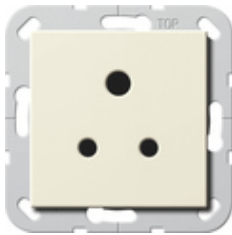

**British Standard socket outlet (BS 546) Round Pin 5 A 250 V~ with shutter
System 55**

| Specification | Order No. | Packing unit | PS | EAN |
|---|-----------|--------------|----|---------------|
|  cream white glossy | 2772 01 | 1 | 29 | 4010337079088 |
|  pure white glossy | 2772 03 | 10 | 29 | 4010337079095 |
|  anthracite | 2772 28 | 10 | 29 | 4010337079118 |
|  colour aluminium | 2772 26 | 10 | 29 | 4010337079101 |
|  black matt | 2772 005 | 10 | 29 | 4010337037798 |
|  grey matt | 2772 015 | 10 | 29 | 4010337086277 |
|  stainless steel (lacquered) | 2772 600 | 10 | 29 | 4010337023050 |

Features

- With screw terminals.
- For screw attachment only.

GIRA Data sheet

catalogue.gira.com

© Copyright by
Gira Giersiepen GmbH & Co. KG
All rights reserved

www.gira.com

Technical data

Installation depth: 20 mm

Connection cross section
- maximum: 2 x 4 mm²
