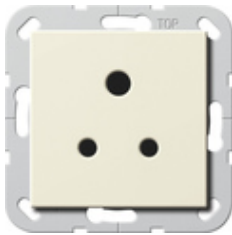

**British Standard socket outlet (BS 546) Round Pin 5 A 250 V~ with shutter  
System 55**

Specification	Order No.	Packing unit	£/piece without VAT	PS	EAN
 cream white glossy	2772 01	1	14.90	29	4010337079088
 pure white glossy	2772 03	10	14.90	29	4010337079095
 anthracite	2772 28	10	17.06	29	4010337079118
 colour aluminium	2772 26	10	20.37	29	4010337079101
 black matt	2772 005	10	11.73	29	4010337037798
 grey matt	2772 015	10	15.51	29	4010337086277
 stainless steel (lacquered)	2772 600	10	14.99	29	4010337023050

**Features**

- With screw terminals.

- For screw attachment only.

---

## Technical data

Installation depth: 20 mm

Connection cross section  
- maximum: 2 x 4 mm<sup>2</sup>

---