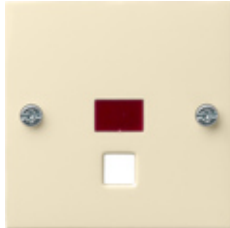

## Cover with control window for pull-cord switch

Specification	Order No.	Packing unit	£/piece without VAT	PS	EAN
 cream white glossy	0638 01	10/100	6.02	01	4010337638018
 pure white glossy	0638 03	10	6.02	01	4010337638032
 pure white matt	0638 27	10	6.02	01	4010337638278
 anthracite	0638 28	1	8.36	11	4010337638285
 colour aluminium	0638 26	1	12.01	11	4010337638261
 black matt	0638 005	1	12.01	11	4010337036623

### Scope of supply

- Version with red lens.
- End number 01 additionally with cream white lens.
- End number 03, 27 additionally with pure white lens.