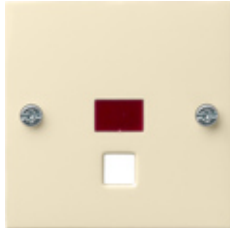

Cover with control window for pull-cord switch

Specification	Order No.	Packing unit	£/piece without VAT	PS	EAN
 cream white glossy	0638 01	10/100	6.02	01	4010337638018
 pure white glossy	0638 03	10	6.02	01	4010337638032
 pure white matt	0638 27	10	6.02	01	4010337638278
 anthracite	0638 28	1	8.36	11	4010337638285
 colour aluminium	0638 26	1	12.01	11	4010337638261
 black matt	0638 005	1	12.01	11	4010337036623

Notes

- Subject to availability.

Scope of supply

- Version with red lens.
- End number 01 additionally with cream white lens.
- End number 03, 27 additionally with pure white lens.