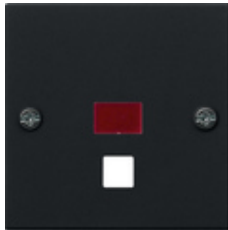

Cover with control window for pull-cord switch

Specification	Order No.	Packing unit	£/piece without VAT	PS	EAN
 cream white glossy	0638 01	10/100	6.02	01	4010337638018
 pure white glossy	0638 03	10	6.02	01	4010337638032
 pure white matt	0638 27	10	6.02	01	4010337638278
 anthracite	0638 28	1	8.36	11	4010337638285
 colour aluminium	0638 26	1	12.01	11	4010337638261
 black matt	0638 005	1	12.01	11	4010337036623

Notes

- Subject to availability.

Scope of supply

- Version with red lens.
- End number 01 additionally with cream white lens.
- End number 03, 27 additionally with pure white lens.