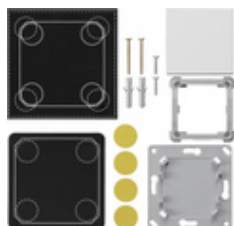

Mounting kit EnOcean wireless wall transmitter, 1-gang and Bluetooth® wall transmitter, 1-gang System 55

Specification	Order No.	Packing unit	PS	EAN
 pure white glossy	8231 03	1	02	4010337031956
 pure white matt	8231 27	1	02	4010337031970