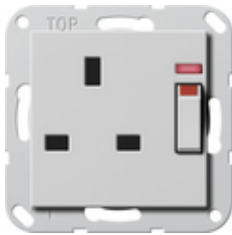

**British Standard socket outlet (BS 1363-2) 13 A 250 V~ switched, with control light and shutter  
System 55**

Specification	Order No.	Packing unit	PS	EAN
 cream white glossy	2780 01	10	29	4010337079590
 pure white glossy	2780 03	10	29	4010337079606
 anthracite	2780 28	10	29	4010337079620
 colour aluminium	2780 26	10	29	4010337079613
 black matt	2780 005	10	29	4010337037767
 grey matt	2780 015	10	29	4010337086406
 stainless steel (lacquered)	2780 600	10	29	4010337022114

**Features**

- With screw terminals.
- For screw attachment only.