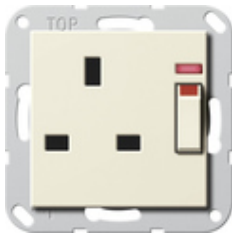

**British Standard socket outlet (BS 1363-2) 13 A 250 V~ switched, with control light and shutter
System 55**

Specification	Order No.	Packing unit	PS	EAN
 cream white glossy	2780 01	10	29	4010337079590
 Pure white glossy	2780 03	10	29	4010337079606
 Anthracite	2780 28	10	29	4010337079620
 Colour aluminium	2780 26	10	29	4010337079613
 Black matt	2780 005	10	29	4010337037767
 Grey matt	2780 015	10	29	4010337086406
 Stainless steel (lacquered)	2780 600	10	29	4010337022114

Features

- With screw terminals.
- For screw attachment only.

GIRA Data sheet

catalogue.gira.com

© Copyright by
Gira Giersiepen GmbH & Co. KG
All rights reserved

www.gira.com

Technical data

Installation depth: 20 mm
