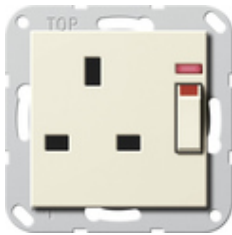

**British Standard socket outlet (BS 1363-2) 13 A 250 V~ switched, with control light and shutter
System 55**

Specification	Order No.	Packing unit	PS	EAN
 cream white glossy	2780 01	10	29	4010337079590
 pure white glossy	2780 03	10	29	4010337079606
 anthracite	2780 28	10	29	4010337079620
 colour aluminium	2780 26	10	29	4010337079613
 black matt	2780 005	10	29	4010337037767
 grey matt	2780 015	10	29	4010337086406
 stainless steel (lacquered)	2780 600	10	29	4010337022114

Features

- With screw terminals.
- For screw attachment only.

GIRA Data sheet

catalogue.gira.com

© Copyright by
Gira Giersiepen GmbH & Co. KG
All rights reserved

www.gira.com

Technical data

Installation depth: 20 mm
