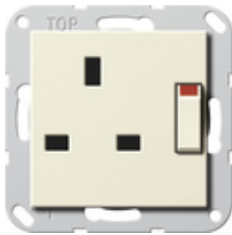

**British Standard socket outlet (BS 1363-2) 13 A 250 V~ switched, with shutter
System 55**

Specification	Order No.	Packing unit	PS	EAN
 cream white glossy	2778 01	10	29	4010337079477
 pure white glossy	2778 03	10	29	4010337079484
 anthracite	2778 28	10	29	4010337079507
 colour aluminium	2778 26	10	29	4010337079491
 black matt	2778 005	10	29	4010337037750
 grey matt	2778 015	10	29	4010337086390
 stainless steel (lacquered)	2778 600	10	29	4010337022091

Features

- With screw terminals.
- For screw attachment only.

GIRA Data sheet

catalogue.gira.com

© Copyright by
Gira Giersiepen GmbH & Co. KG
All rights reserved

www.gira.com

Technical data

Installation depth: 20 mm
