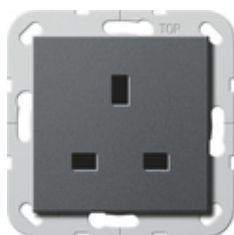

**British Standard socket outlet (BS 1363-2) 13 A 250 V~ with shutter  
System 55**

Specification	Order No.	Packing unit	PS	EAN
 cream white glossy	2776 01	10	29	4010337079347
 pure white glossy	2776 03	10	29	4010337079354
 anthracite	2776 28	10	29	4010337079378
 colour aluminium	2776 26	10	29	4010337079361
 black matt	2776 005	10	29	4010337037774
 grey matt	2776 015	10	29	4010337086352
 stainless steel (lacquered)	2776 600	10	29	4010337022077

**Features**

- With screw terminals.
- For screw attachment only.

## Technical data

Installation depth: 17 mm

Connection cross section  
- maximum: 2 x 4 mm<sup>2</sup>

---