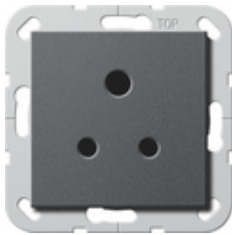

British Standard socket outlet (BS 546) Round Pin 5 A 250 V~ with shutter System 55

Specification	Order No.	Packing unit	PS	EAN
 cream white glossy	2772 01	1	29	4010337079088
 pure white glossy	2772 03	10	29	4010337079095
 anthracite	2772 28	10	29	4010337079118
 colour aluminium	2772 26	10	29	4010337079101
 black matt	2772 005	10	29	4010337037798
 grey matt	2772 015	10	29	4010337086277
 stainless steel (lacquered)	2772 600	10	29	4010337023050

Features

- With screw terminals.
- For screw attachment only.

GIRA Data sheet

catalogue.gira.com

© Copyright by
Gira Giersiepen GmbH & Co. KG
All rights reserved

www.gira.com

Technical data

Installation depth: 20 mm

Connection cross section
- maximum: 2 x 4 mm²
