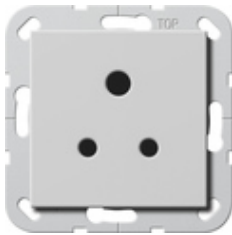

**British Standard socket outlet (BS 546) Round Pin 5 A 250 V~ with shutter
System 55**

Specification	Order No.	Packing unit	PS	EAN
 cream white glossy	2772 01	1	29	4010337079088
 pure white glossy	2772 03	10	29	4010337079095
 anthracite	2772 28	10	29	4010337079118
 colour aluminium	2772 26	10	29	4010337079101
 black matt	2772 005	10	29	4010337037798
 grey matt	2772 015	10	29	4010337086277
 stainless steel (lacquered)	2772 600	10	29	4010337023050

Features

- With screw terminals.
- For screw attachment only.

GIRA Data sheet

catalogue.gira.com

© Copyright by
Gira Giersiepen GmbH & Co. KG
All rights reserved

www.gira.com

Technical data

Installation depth: 20 mm

Connection cross section
- maximum: 2 x 4 mm²
