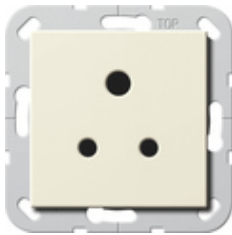

**British Standard socket outlet (BS 546) Round Pin 5 A 250 V~ with shutter
System 55**

Specification	Order No.	Packing unit	PS	EAN
 cream white glossy	2772 01	1	29	4010337079088
 pure white glossy	2772 03	10	29	4010337079095
 anthracite	2772 28	10	29	4010337079118
 colour aluminium	2772 26	10	29	4010337079101
 black matt	2772 005	10	29	4010337037798
 grey matt	2772 015	10	29	4010337086277
 stainless steel (lacquered)	2772 600	10	29	4010337023050

Features

- With screw terminals.
- For screw attachment only.

GIRA Data sheet

catalogue.gira.com

© Copyright by
Gira Giersiepen GmbH & Co. KG
All rights reserved

www.gira.com

Technical data

Installation depth: 20 mm

Connection cross section
- maximum: 2 x 4 mm²
