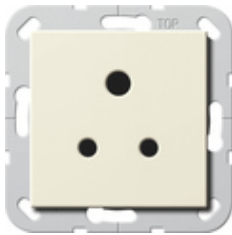

**British Standard socket outlet (BS 546) Round Pin 5 A 250 V~ with shutter  
System 55**

Specification	Order No.	Packing unit	PS	EAN
 cream white glossy	2772 01	1	29	4010337079088
 Pure white glossy	2772 03	10	29	4010337079095
 Anthracite	2772 28	10	29	4010337079118
 Colour aluminium	2772 26	10	29	4010337079101
 Black matt	2772 005	10	29	4010337037798
 Grey matt	2772 015	10	29	4010337086277
 Stainless steel (lacquered)	2772 600	10	29	4010337023050

**Features**

- With screw terminals.
- For screw attachment only.

## Technical data

Installation depth: 20 mm

Connection cross section  
- maximum: 2 x 4 mm<sup>2</sup>

---