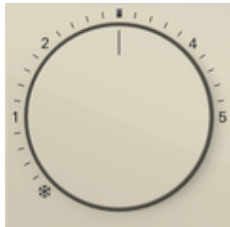

## Cover for room temperature controller with control light

Specification	Order No.	Packing unit	PS	EAN
 cream white glossy	2702 01	10	02	4010337104377
 pure white glossy	2702 03	10	02	4010337104384
 pure white matt	2702 27	10	02	4010337104315
 colour aluminium	2702 26	10	02	4010337104353
 anthracite	2702 28	10	02	4010337104360
 black matt	2702 005	10	02	4010337104346
 grey matt	2702 015	10	02	4010337104339
 stainless steel	2702 600	10	02	4010337104308