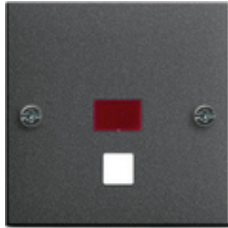

## Cover with control window for pull-cord switch

Specification	Order No.	Packing unit	PS	EAN
 cream white glossy	0638 01	10/100	01	4010337638018
 pure white glossy	0638 03	10	01	4010337638032
 pure white matt	0638 27	10	01	4010337638278
 anthracite	0638 28	1	11	4010337638285
 colour aluminium	0638 26	1	11	4010337638261
 black matt	0638 005	1	11	4010337036623

### Scope of supply

- Version with red lens.
- End number 01 additionally with cream white lens.
- End number 03, 27 additionally with pure white lens.