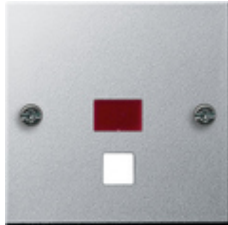

Cover with control window for pull-cord switch

Specification	Order No.	Packing unit	PS	EAN
 cream white glossy	0638 01	10/100	01	4010337638018
 pure white glossy	0638 03	10	01	4010337638032
 pure white matt	0638 27	10	01	4010337638278
 anthracite	0638 28	1	11	4010337638285
 colour aluminium	0638 26	1	11	4010337638261
 black matt	0638 005	1	11	4010337036623

Notes

- Subject to availability.

Scope of supply

- Version with red lens.
- End number 01 additionally with cream white lens.
- End number 03, 27 additionally with pure white lens.