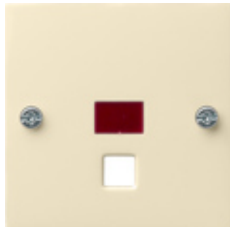

## Cover with control window for pull-cord switch

Specification	Order No.	Packing unit	PS	EAN
 cream white glossy	0638 01	10/100	01	4010337638018
 pure white glossy	0638 03	10	01	4010337638032
 pure white matt	0638 27	10	01	4010337638278
 anthracite	0638 28	1	11	4010337638285
 colour aluminium	0638 26	1	11	4010337638261
 black matt	0638 005	1	11	4010337036623

### Scope of supply

- Version with red lens.
- End number 01 additionally with cream white lens.
- End number 03, 27 additionally with pure white lens.