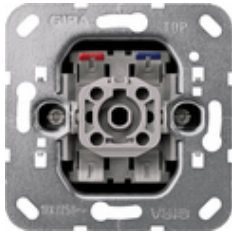

**Rocker indicator switch insert 10 AX 250 V~ with neon lamp element 230 V
Universal off/2-way switch**

Specification	Order No.	Packing unit	PS	EAN
 Universal off/2-way switch	0116 00	10/100	01	4010337116004

Technical data

Installation depth:	28 mm
Connections	
- maximum:	2 x 2.5 mm ²
- minimum:	2 x 1.5 mm ²

Notes

- Can also be connected with illumination.